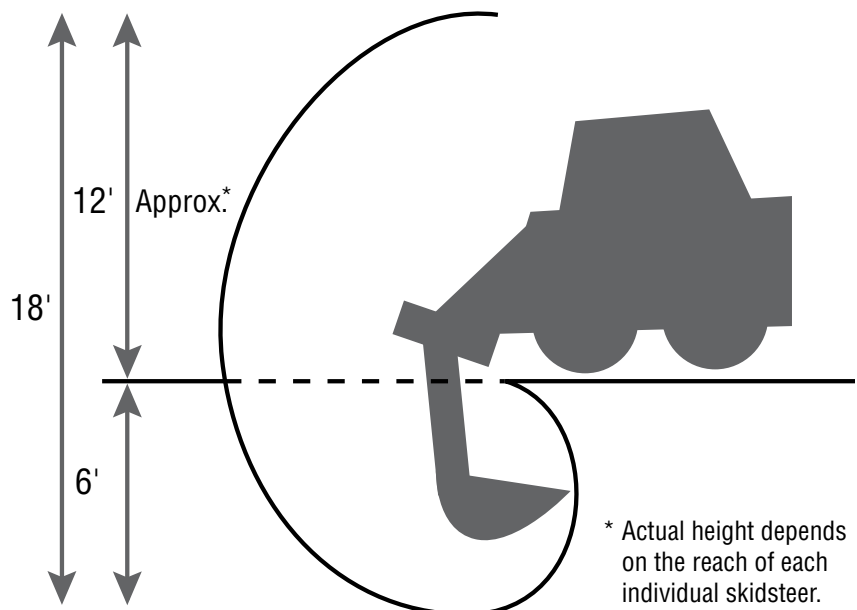

Dig deeper and faster.

HLA's Big Arm gives you the power to dig deeper, reach higher and reposition easily – without getting out of the cab. The Big Arm digs down 6 feet, making it ideal for most landscaping or light construction applications. Reaching up approx. 12' high*, also makes it simple to empty your bucket into a nearby wagon or truck. The hydraulic boom swings a full 140° allowing the operator to pick up or dump material on either side of the pit. For skidsteer owners, this means versatility like never before.

- Avoids the need for side stabilizers
- Grease fittings on all pivot points
- Brass bushings on key wear points
- Hydraulics are directly connected to the controls inside the skidsteer

Add a new level of versatility to your skidsteer with the powerful HLA Big Arm and you'll never have to leave your cab again. For more information and purchase details contact your authorized HLA dealer.