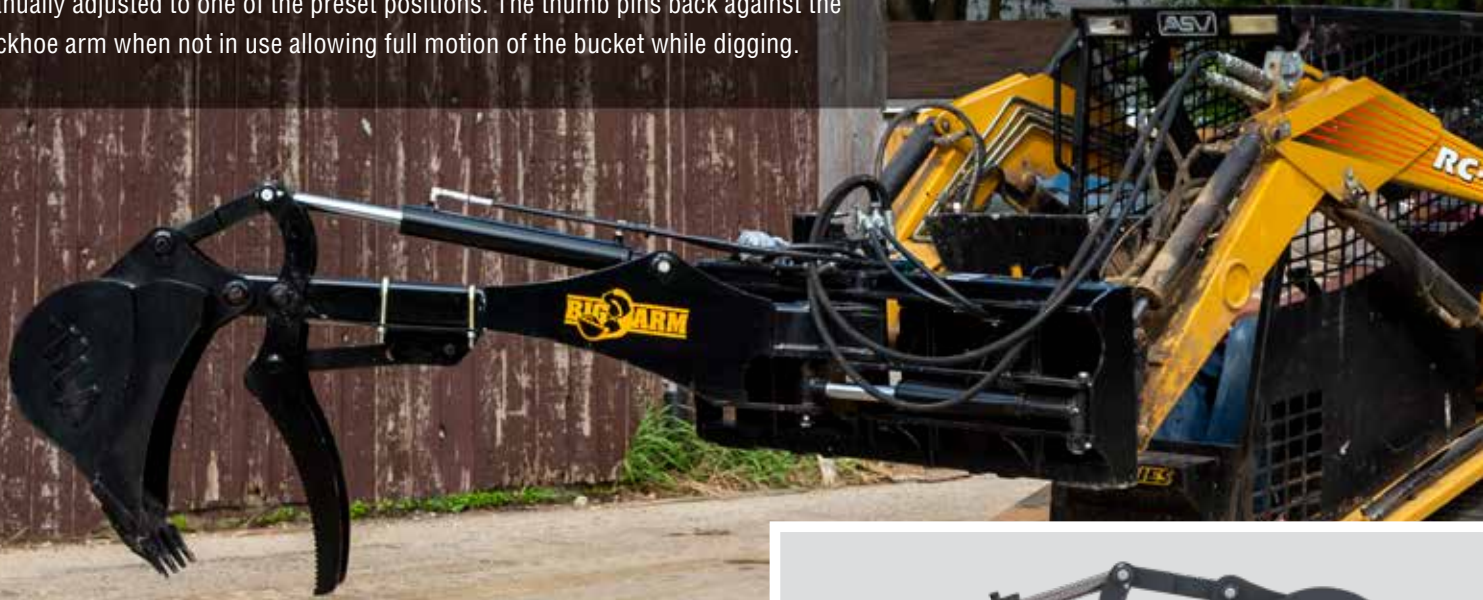

# Dig deeper and faster.

HLA's Big Arm gives you the power to dig deeper, reach higher and reposition easily – without getting out of the cab. The Big Arm digs down 6 feet, making it ideal for most landscaping or light construction applications. Reaching up approx. 12' high\*, also makes it simple to empty your bucket into a nearby wagon or truck. The hydraulic boom swings a full 140° allowing the operator to pick up or dump material on either side of the pit. For skidsteer owners, this means versatility like never before.

- Avoids the need for side stabilizers
- Grease fittings on all pivot points
- Brass bushings on key wear points
- Hydraulics are directly connected to the controls inside the skidsteer

Add a new level of versatility to your skidsteer with the powerful HLA Big Arm and you'll never have to leave your cab again. For more information and purchase details contact your authorized HLA dealer.

Model	Description	Weight
BH600TH	Optional Thumb For Big Arm Backhoe	78 lbs

140° Range

## Optional Bolt on Thumb

The bolt on thumb is ideal for operators looking to get the most out of their Big Arm. Ideal for handling materials that are too large for the bucket, the thumb can be manually adjusted to one of the preset positions. The thumb pins back against the backhoe arm when not in use allowing full motion of the bucket while digging.